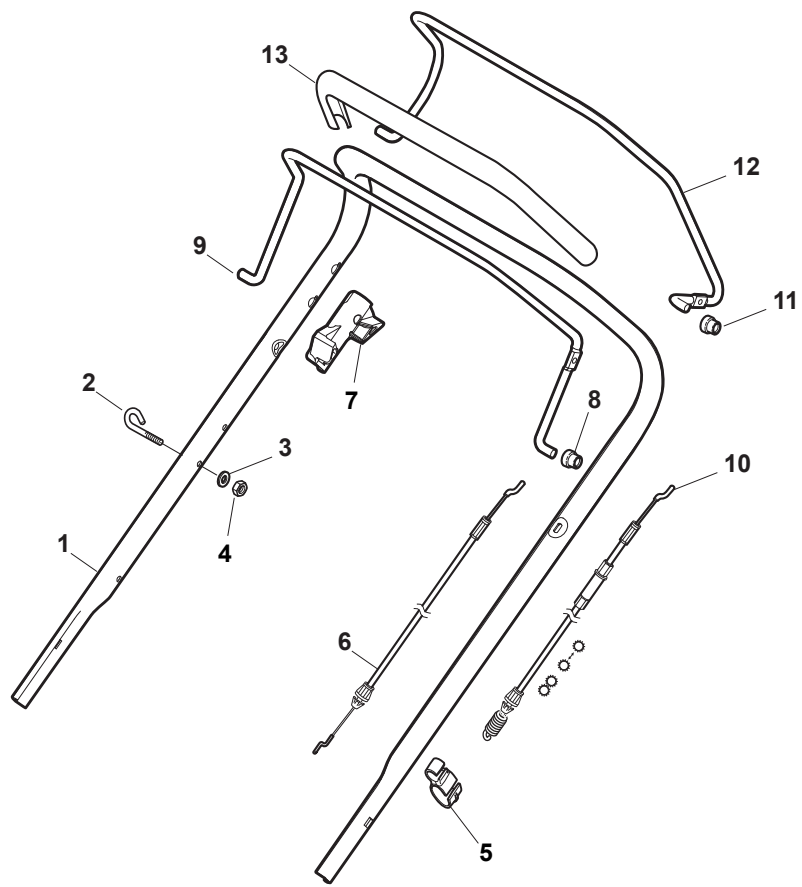

Fig.	Quantity	Part No	Description	Notes
1	1	322108295/1	Side Ejection Conveyor	
2	1	322600313/0	Ejection Guard	
3	2	112727803/0	Screw	
4	1	322806639/0	Fulcrum Pin	
5	2	112154510/0	Nut	
6	2	118203853/0	Screw	
7	1	122450456/0	Spring	
8	1	122517869/1	Pin	
9	2	112604896/0	Crown Fastener	

Fig.	Quantity	Part No	Description	Notes
4	1	381030055/0	Cable Rear Drive	
1	1	381006803/0	Handle, Upper Part	Black
1	1	381006805/0	Upper Handle Grey	Grey
2	1	112727787/0	Screw	
3	1	322551640/0	Plate	
5	1	181030056/0	Cable, Thread Engine Brake	Honda / B&S / GGP Engine
5	1	181030057/0	Cable, Thread Engine Brake	SV40 / RV 40 / V35 Engine
6	1	112154510/0	Nut	
7	1	112154510/0	Nut	
8	1	112521330/0	Washer	
9	1	122430313/0	Guide Spring	
10	1	381003330/0	Lever, Engine Brake	
11	1	381003297/1	Driving Lever	
12	1	112000930/0	Benzing Ring	

Fig.	Quantity	Part No	Description	Notes
1	1	381006838/0	Handle, Upper Part Black	for Delta Dashboard - Fix RPM - Throttle
1	1	381007522/0	Handle, Upper Part Black	for TD-CA Dashboard
1	1	381007525/0	Handle, Upper Part Grey	for TD-CA Dashboard
2	1	122430313/0	Guide Spring	
3	1	112521330/0	Washer	
4	1	112154510/0	Nut	
5	1	118390020/0	Conduit Clip Caproeurope	
6	1	181030053/0	Cable, Thread Engine Brake	GGP Engine / B&S 450-500-550-575-625-675-750 Series
6	1	181030070/0	Cable, Thread Engine Brake	Honda Engine
7	1	322545204/0	Fulcrum Pin	
8	1	122041966/0	Bushing	
9	1	181003300/1	Lever, Engine Brake Black	
10	1	381030092/1	Cable Rear Drive	
11	1	122041966/0	Bushing	
12	1	181003301/0	Drive Control Lever	
13	1	122291050/0	Handgrip Black	

Fig.	Quantity	Part No	Description	Notes
1	2	112608600/0	Seeger	
2	2	119216035/0	Bearing	
3	2	122753000/0	Pin	
5	1	181003076/1	Gear Box	
6	1	122601904/0	Pulley	
7	1	112645700/0	Elastic Pin	
8	1	122033283/0	Adjustment Rod	
9	1	135063902/0	Belt	
11	1	122041957/1	Bushing	
12	1	122450063/0	Spring	
13	1	322680009/0	Washer	
14	1	112154510/0	Nut	
15	1	122110230/0	Hub Cover	