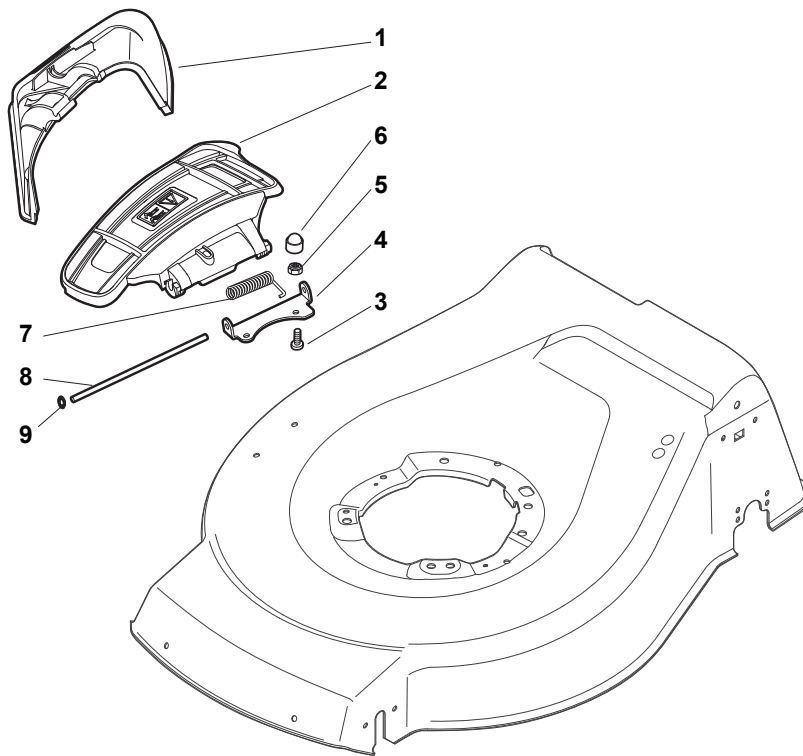

THIS INFORMATION IS NOT INTENDED FOR SALE OR RESALE, AND THIS NOTICE MUST REMAIN ON ALL COPIES.

Fig.	Quantity	Part No	Description	Notes
20	1	322394522/0	Knob	Delta Knob
1	1	381004540/0	Red Deck	
1	1	381004542/0	Red Deck	Side Discharge
1	1	381004590/0	Yellow Deck	
1	1	381004732/0	Grey Deck	Side Discharge
2	1	122534131/0	Pin	
3	1	322322851/0	Lever, Height Adjustment	
4	1	112154510/0	Nut	
5	1	112788512/0	Screw	
6	1	322394503/0	Knob	NT Knob
7	1	112521310/0	Washer	
8	1	112150000/0	Nut	
9	1	112369500/0	Elastic Washer	
10	1	122943013/0	Screw	
11	1	381002031/0	Rod, Height Adjustment	
12	1	112436051/0	Plate	
13	3	112727803/0	Screw	
14	3	112154510/0	Nut	
15	1	112727801/0	Screw	
16	1	381002887/1	Front Wheel Axle	
17	1	112154510/0	Nut	
18	1	112728450/0	Screw	
19	1	322034002/0	Washing Connection	
21	2	322600145/0	Protection, Wheel	
24	4	112521350/0	Washer	
25	4	112155000/0	Nut	
27	2	322600207/0	Protection, Wheel	
31	1	381302827/0	Rear Wheel Axle	
33	4	112728697/0	Screw	
34	2	322545152/0	Plate	
35	4	112728697/0	Screw	
36	2	322785304/1	Support	
37	1	122570120/1	Pinion Left	
38	2	322120114/0	Wheels Crown	
39	6	112728706/0	Screw	
40	1	122570110/1	Pinion Right	
41	1	122446192/0	Spring	

Fig.	Quantity	Part No	Description	Notes
1	1	322108295/1	Side Ejection Conveyor	
2	1	322600313/0	Ejection Guard	
3	2	112727803/0	Screw	
4	1	322806639/0	Fulcrum Pin	
5	2	112154510/0	Nut	
6	2	118203853/0	Screw	
7	1	122450456/0	Spring	
8	1	122517869/1	Pin	
9	2	112604896/0	Crown Fastener	