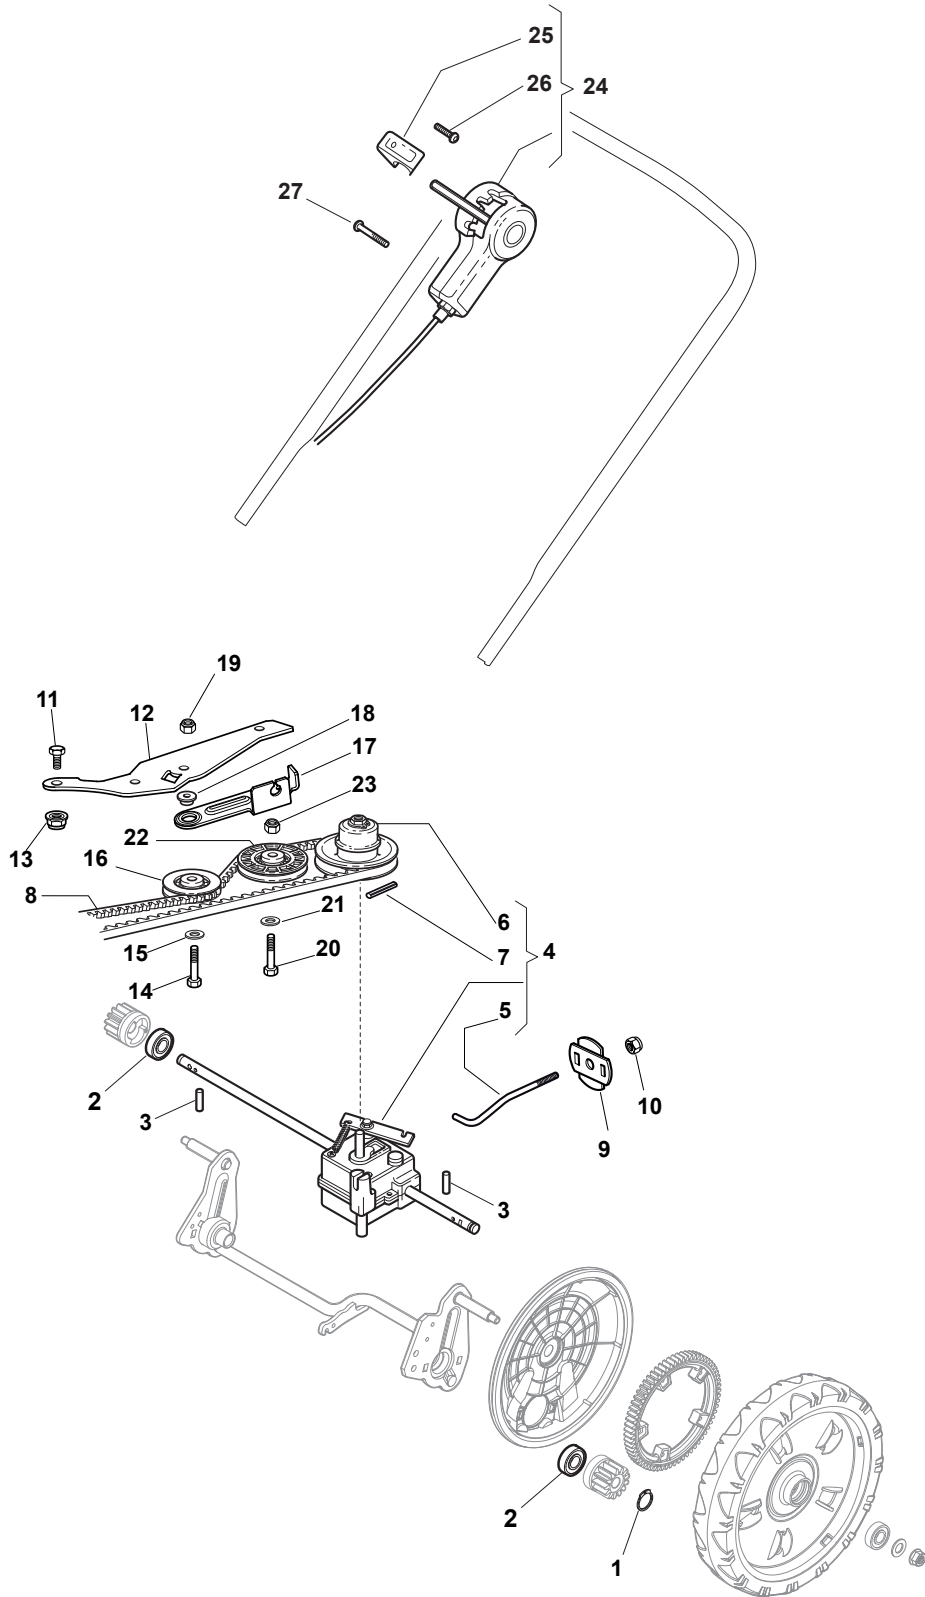

Fig.	Quantity	Part No	Description	Notes
1	1	322108295/1	Side Ejection Conveyor	
2	1	322600313/0	Ejection Guard	
3	2	112727803/0	Screw	
4	1	322806639/0	Fulcrum Pin	
5	2	112154510/0	Nut	
6	2	118203853/0	Screw	
7	1	122450456/0	Spring	
8	1	122517869/1	Pin	
9	2	112604896/0	Crown Fastener	

Fig.	Quantity	Part No	Description	Notes
1	2	112608600/0	Seeger	
2	2	119216035/0	Bearing	
3	2	122753000/0	Pin	
4	1	181003096/3	Gear Box	
5	1	122033285/0	Adjustment Rod	
6	1	122601932/0	Pulley	
7	1	112645700/0	Elastic Pin	
8	1	135064010/0	Belt	
9	1	322675113/0	Washer	
10	1	112154510/0	Nut	
11	1	112791011/0	Screw	
12	1	322806625/1	Support	
13	1	112292102/0	Nut	
14	1	112689500/0	Screw	
15	1	112523050/0	Washer	
16	1	122601915/0	Pulley	
17	1	322806623/0	Pulley Support	
18	1	122671656/0	Washer	
19	1	112154510/0	Nut	
20	1	112674700/0	Screw	
21	1	112523050/0	Washer	
22	1	122601914/0	Pulley	
23	1	112154510/0	Nut	
24	1	381007110/0	Speed Control Ass.Y	
25	1	322399809/0	Knob	
26	1	112728300/0	Screw	
27	2	112728702/0	Screw	

Fig.	Quantity	Part No	Description	Notes
1	2	112608600/0	Seeger	
2	2	119216035/0	Bearing	
3	2	122753000/0	Pin	
5	1	181003076/1	Gear Box	
6	1	122601904/0	Pulley	
7	1	112645700/0	Elastic Pin	
8	1	122033283/0	Adjustment Rod	
9	1	135063902/0	Belt	
11	1	122041957/1	Bushing	
12	1	122450063/0	Spring	
13	1	322680009/0	Washer	
14	1	112154510/0	Nut	
15	1	122110230/0	Hub Cover	