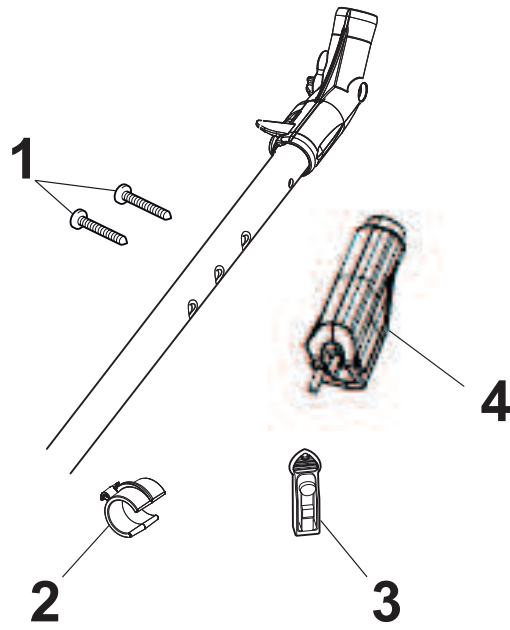

NTL 534 TR 4S - TRQ 4S

WBH Petrol Steel Electric Start Controls for ModelS with B&S 775 IS

Issue 9 - 2015

Fig.	Quantity	Part No	Description	Notes
1	1	112728702/0	Screw	without Varietor
1	1	112728300/0	Screw	with Varietor
2	1	133320022/0	Fastpoint Clamp Art.0384.Aa01	
3	1	322076570/1	Battery Safety Key	
4	1	381600400/0	Switch