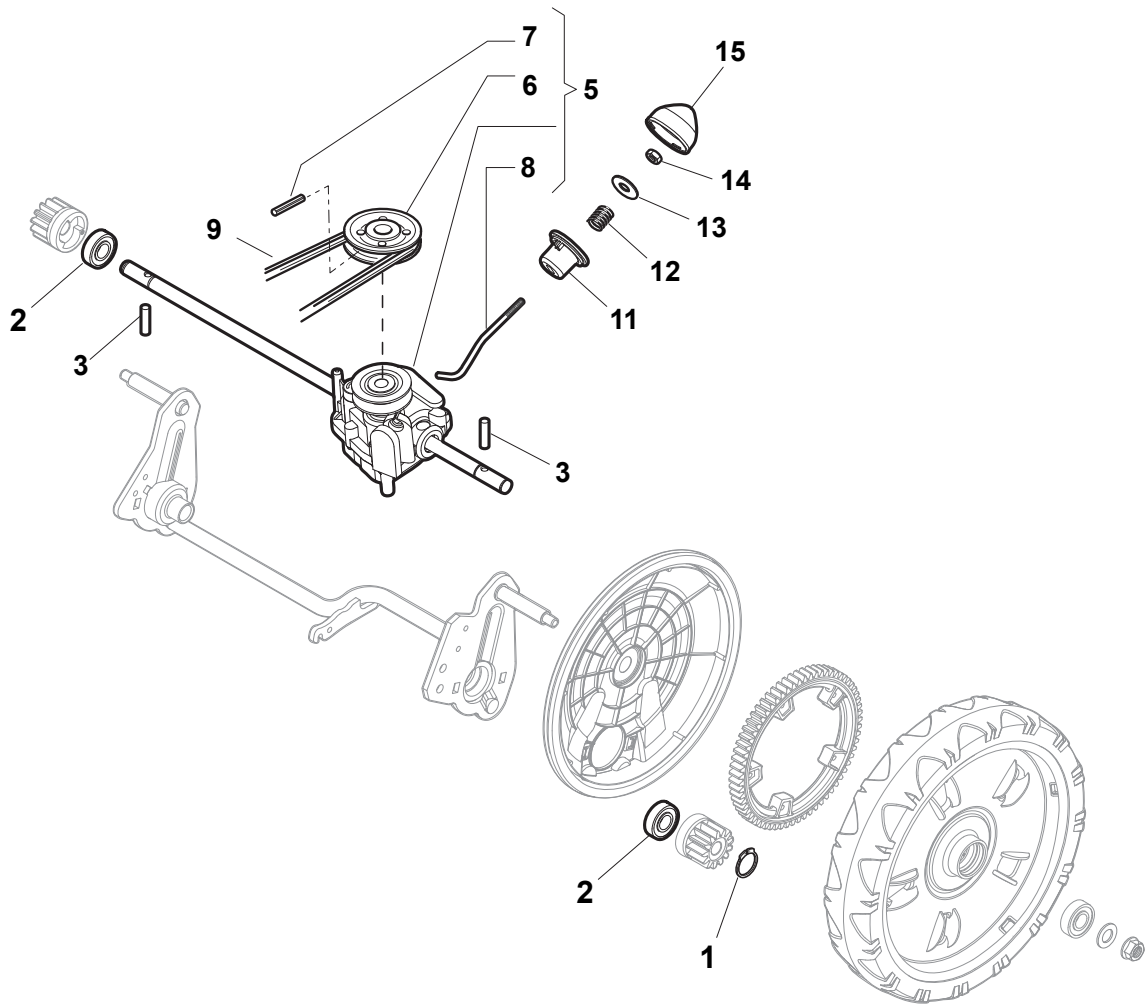

Fig.	Quantity	Part No	Description	Notes
1	1	322108295/1	Side Ejection Conveyor	
2	1	322600313/0	Ejection Guard	
3	2	112727803/0	Screw	
4	1	322806639/0	Fulcrum Pin	
5	2	112154510/0	Nut	
6	2	118203853/0	Screw	
7	1	122450456/0	Spring	
8	1	122517869/1	Pin	
9	2	112604896/0	Crown Fastener	

Fig.	Quantity	Part No	Description	Notes
1	2	112608600/0	Seeger	
2	2	119216035/0	Bearing	
3	2	122753000/0	Pin	
4	1	181003096/3	Gear Box	
5	1	122033285/0	Adjustment Rod	
6	1	122601932/0	Pulley	
7	1	112645700/0	Elastic Pin	
8	1	135064010/0	Belt	
9	1	322675113/0	Washer	
10	1	112154510/0	Nut	
11	1	112791011/0	Screw	
12	1	322806625/1	Support	
13	1	112292102/0	Nut	
14	1	112689500/0	Screw	
15	1	112523050/0	Washer	
16	1	122601915/0	Pulley	
17	1	322806623/0	Pulley Support	
18	1	122671656/0	Washer	
19	1	112154510/0	Nut	
20	1	112674700/0	Screw	
21	1	112523050/0	Washer	
22	1	122601914/0	Pulley	
23	1	112154510/0	Nut	
24	1	381007110/0	Speed Control Ass.Y	
25	1	322399809/0	Knob	
26	1	112728300/0	Screw	
27	2	112728702/0	Screw	

Fig.	Quantity	Part No	Description	Notes
1	2	112608600/0	Seeger	
2	2	119216035/0	Bearing	
3	2	122753000/0	Pin	
5	1	181003076/1	Gear Box	
6	1	122601904/0	Pulley	
7	1	112645700/0	Elastic Pin	
8	1	122033283/0	Adjustment Rod	
9	1	135063902/0	Belt	
11	1	122041957/1	Bushing	
12	1	122450063/0	Spring	
13	1	322680009/0	Washer	
14	1	112154510/0	Nut	
15	1	122110230/0	Hub Cover	

DELTA Wheels - Ø 200

NTD Wheels - Ø 200

NTL 534 TR 4S - TRQ 4S

WBH Petrol Steel Wheels and Hub Caps

Issue 9 - 2015

Fig.	Quantity	Part No	Description	Notes
1	4	381007483/1	Wheel	
2	8	119216035/0	Bearing	
3	4	381007416/2	Wheel	