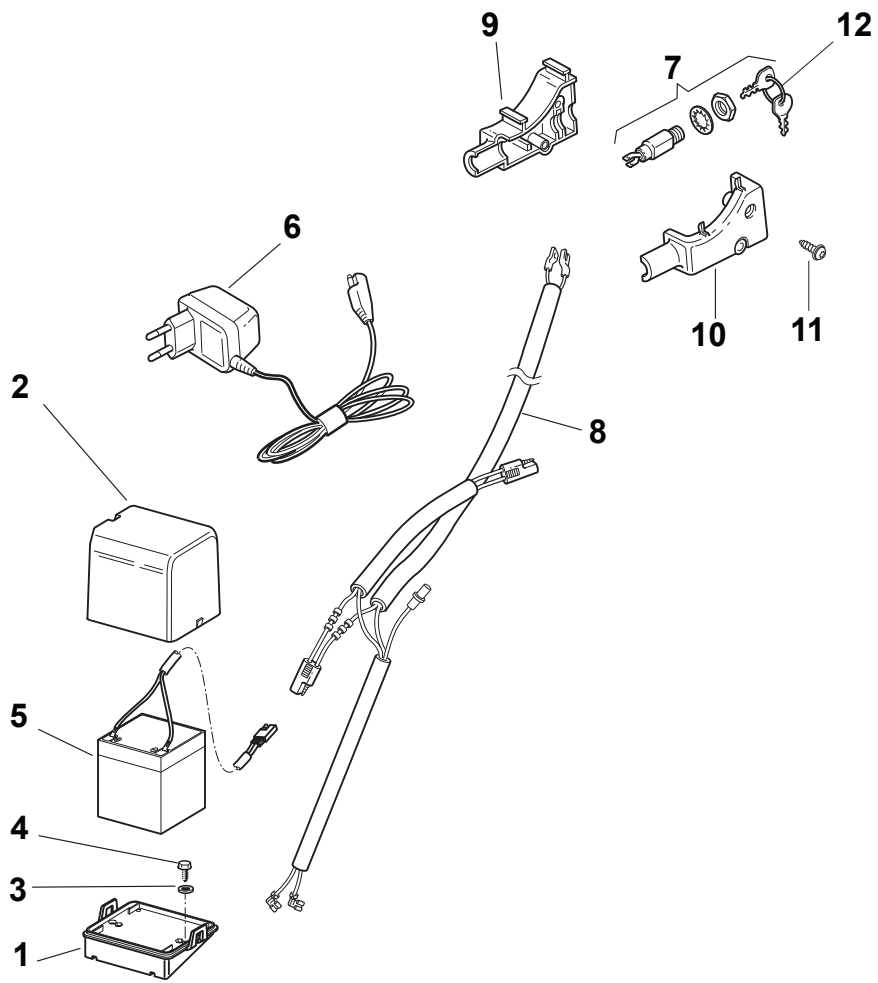

Fig.	Quantity	Part No	Description	Notes
1	1	322108295/1	Side Ejection Conveyor	
2	1	322600313/0	Ejection Guard	
3	2	112727803/0	Screw	
4	1	322806639/0	Fulcrum Pin	
5	2	112154510/0	Nut	
6	2	118203853/0	Screw	
7	1	122450456/0	Spring	
8	1	122517869/1	Pin	
9	2	112604896/0	Crown Fastener	

Fig.	Quantity	Part No	Description	Notes
1	1	481007160/0	Throttle Cable	
2	1	381007221/0	Dashboard Throttle Lever	only for B&S 450-500 Series and SV40/RV40/V35 Engines
2	1	381007280/2	Dashboard Throttle Lever	
3	2	112735105/0	Screw	
4	1	322981467/0	Plate	
5	1	112791500/0	Screw	
6	1	112530060/0	Spring Washer	
7	1	112523040/0	Washer	
8	1	112523040/0	Washer	
9	1	112154510/0	Nut	
10	1	322120189/0	Red Dashboard	
11	1	114356743/1	Label	for GGP and HONDA Engines
11	1	114356744/1	Label	for B&S Engines
11	1	114356906/1	Label	for DOV Series
11	1	114357646/1	Label	for HONDA Autochoke Engines
12	1	122943006/0	Screw	
13	1	112728460/0	Screw	
14	1	381008609/0	Outfit, Screws	
15	1	422120152/0	Yellow Dashboard	Yellow
15	1	422120154/0	Red Dashboard	Red
15	1	422120158/0	Black Dashboard	Black

Fig.	Quantity	Part No	Description	Notes
1	1	181005503/1	Throttle Cable	for HONDA AC Engines
1	1	181005504/1	Throttle Cable	for SV40/RV40/V35 Engines
1	1	181005515/0	Throttle Cable	for B&S 500-550-575 Series
1	1	181005537/0	Throttle Cable	for GGP RS/RSC/RSCT Engines
1	1	181005501/1	Throttle Cable	for GGP and HONDA Engines
2	1	112735103/0	Screw	
3	1	112523040/0	Washer	

Fig.	Quantity	Part No	Description	Notes
1	2	112608600/0	Seeger	
2	2	119216035/0	Bearing	
3	2	122753000/0	Pin	
5	1	181003076/1	Gear Box	
6	1	122601904/0	Pulley	
7	1	112645700/0	Elastic Pin	
8	1	122033283/0	Adjustment Rod	
9	1	135063902/0	Belt	
11	1	122041957/1	Bushing	
12	1	122450063/0	Spring	
13	1	322680009/0	Washer	
14	1	112154510/0	Nut	
15	1	122110230/0	Hub Cover	