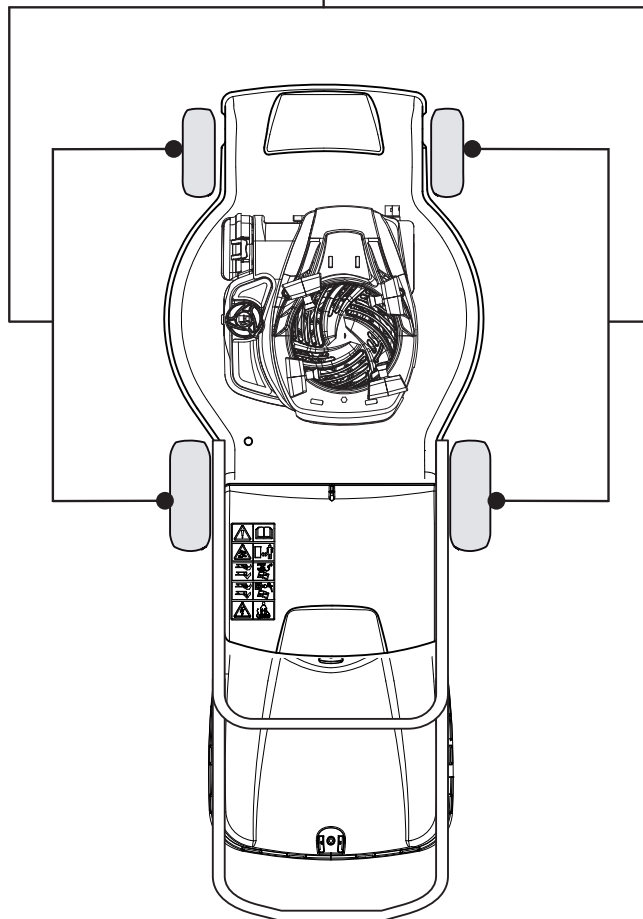

Fig.	Quantity	Part No	Description	Notes
1	1	322108295/1	Side Ejection Conveyor	
2	1	322600313/0	Ejection Guard	
3	2	112727803/0	Screw	
4	1	322806639/0	Fulcrum Pin	
5	2	112154510/0	Nut	
6	2	118203853/0	Screw	
7	1	122450456/0	Spring	
8	1	122517869/1	Pin	
9	2	112604896/0	Crown Fastener	

Fig.	Quantity	Part No	Description	Notes
1	2	112608600/0	Seeger	
2	2	119216035/0	Bearing	
3	2	122753000/0	Pin	
5	1	181003076/1	Gear Box	
6	1	122601904/0	Pulley	
7	1	112645700/0	Elastic Pin	
8	1	122033283/0	Adjustment Rod	
9	1	135063902/0	Belt	
11	1	122041957/1	Bushing	
12	1	122450063/0	Spring	
13	1	322680009/0	Washer	
14	1	112154510/0	Nut	
15	1	122110230/0	Hub Cover	

DELTA Wheels - Ø 200

NTD Wheels - Ø 200

NTL 534 TR 4S - TRQ 4S

WBH Petrol Steel Wheels and Hub Caps

Issue 9 - 2015

Fig.	Quantity	Part No	Description	Notes
1	4	381007483/1	Wheel	
2	8	119216035/0	Bearing	
3	4	381007416/2	Wheel	

DELTA Wheel (Pierced) - Ø 200

DELTA Wheel - Ø 200

NTL 534 TR 4S - TRQ 4S

WBH Petrol Steel Wheels and Hub Caps

Issue 9 - 2015

Fig.	Quantity	Part No	Description	Notes
1	2	381007477/0	Wheel	
2	8	119216035/0	Bearing	
3	2	322110640/0	Hub Cap Grey	
4	2	381007483/1	Wheel	