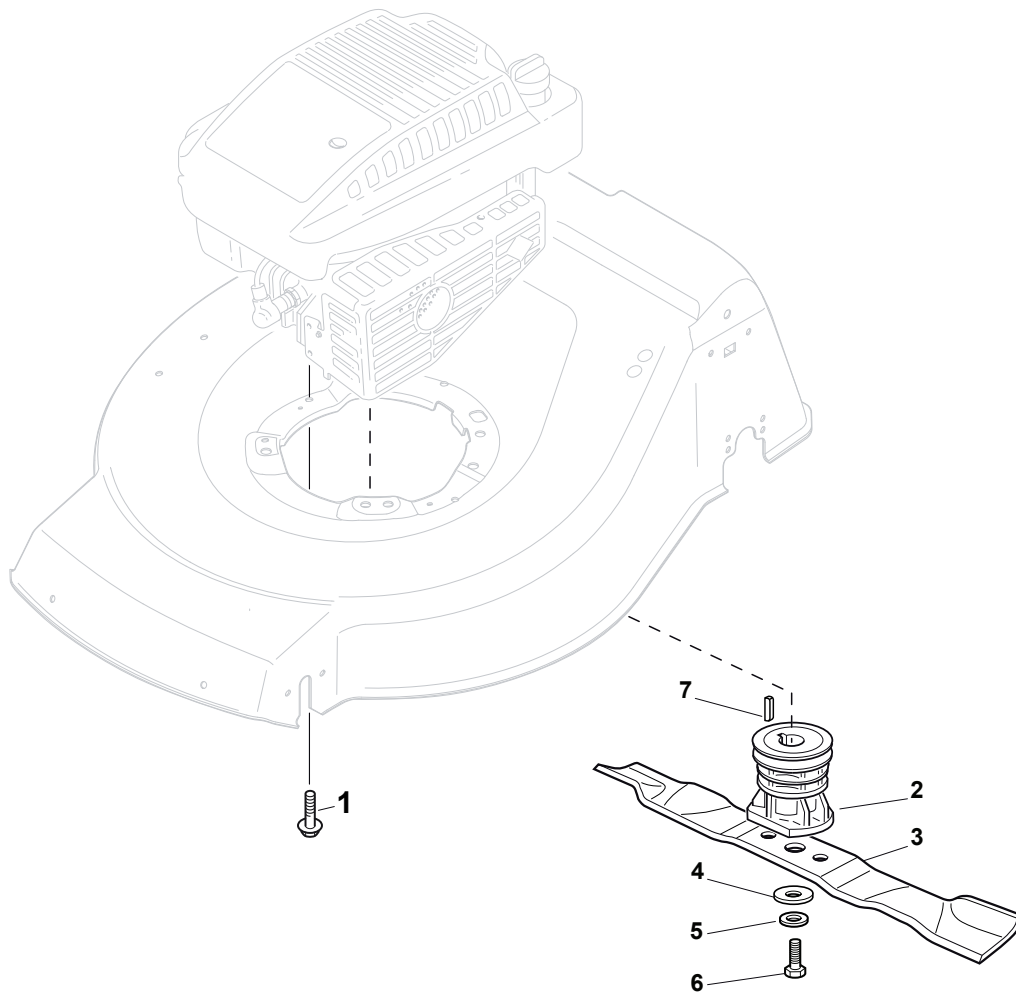

NTL 534 TR 4S - TRQ 4S

WBH Petrol Steel Blade

Issue 9 - 2015

Fig.	Quantity	Part No	Description	Notes
1	3	112735108/1	Screw	
2	1	122465607/3	Hub With Pulley, Crankshaft Ø 22.2	for B&S and GGP Engines
2	1	122465608/2	Hub With Pulley, Crankshaft Ø 25	for HONDA Engines
3	1	181004381/1	Blade Standard	
4	1	122160400/0	Elastic Disc	
5	1	112523080/0	Washer	
6	1	112735698/0	Screw	
7	1	112139100/0	Feather, Crankshaft Ø 22,2	for B&S and GGP Engines
7	1	112139150/0	Feather, Crankshaft Ø 25	for HONDA Engines