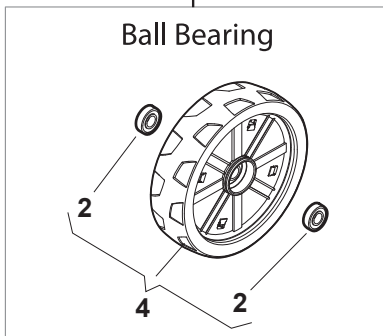

DELTA Wheel (Pierced) - Ø 200

DELTA Wheel - Ø 200

NTL 534 TR 4S - TRQ 4S

WBH Petrol Steel   Wheels and Hub Caps

Issue 9 - 2015

Fig.	Quantity	Part No	Description	Notes
1	2	381007477/0	Wheel	
2	8	119216035/0	Bearing	
3	2	322110640/0	Hub Cap Grey	
4	2	381007483/1	Wheel