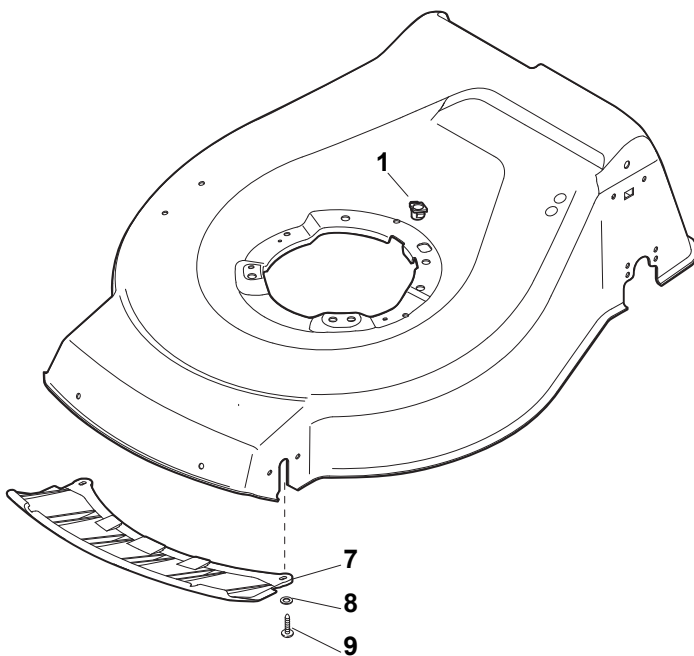

CARTER STANDARD (No Mulching)

CARTER MULCHING (No Mulching)

KIT MULCHING

Fig.	Quantity	Part No	Description	Notes
1	1	322291150/0	Rubber Insert	
2	1	122060193/0	Belt Protection	
3	1	112728530/0	Screw	
4	3	112728530/0	Screw	
5	1	322060197/3	Belt Protection	Not for BBC models
6	1	122140222/0	Mulching Deflector	
7	1	322500103/0	Front Combi	
8	2	112523000/1	Washer	
9	2	112728124/0	Screw	