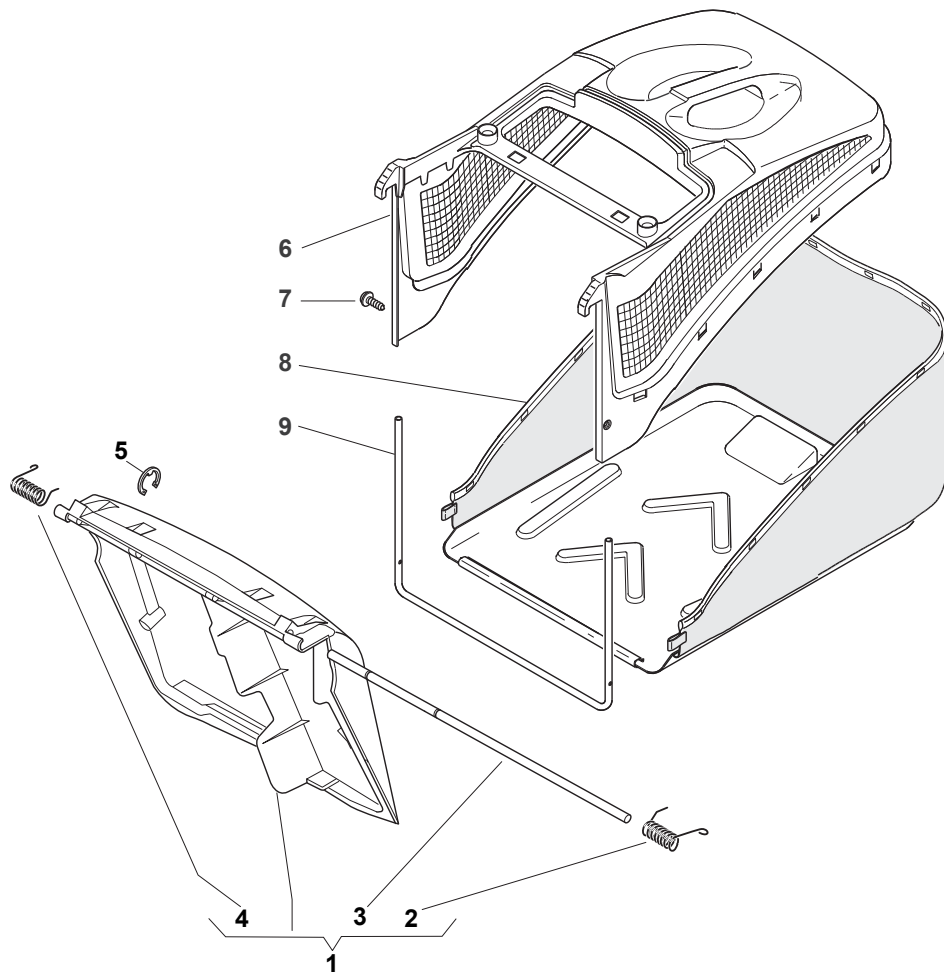

Fig.	Quantity	Part No	Description	Notes
1	3	112735108/1	Screw	
2	1	122465607/3	Hub With Pulley, Crankshaft Ø 22.2	for B&S and GGP Engines
2	1	122465608/2	Hub With Pulley, Crankshaft Ø 25	for HONDA Engines
3	1	181004398/0	Blade Winged	
4	1	122160400/0	Elastic Disc	
5	1	112523080/0	Washer	
6	1	112735698/0	Screw	
7	1	112139100/0	Feather, Crankshaft Ø 22,2	for B&S and GGP Engines
7	1	112139150/0	Feather, Crankshaft Ø 25	for HONDA Engines