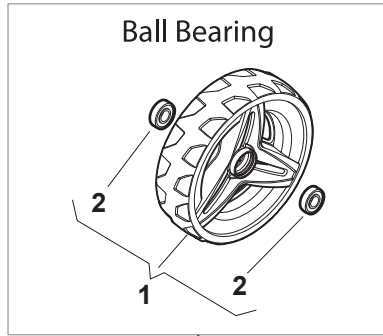

DELTA Wheel (Pierced) - Ø 200

DELTA Wheel - Ø 200

NTL 534 TR 4S - TRQ 4S

WBH Petrol Steel   Wheels and Hub Caps

Issue 9 - 2015

Fig.	Quantity	Part No	Description	Notes
1	2	381007477/0	Wheel	
2	8	119216035/0	Bearing	
3	2	322110640/0	Hub Cap Grey	
4	2	381007483/1	Wheel