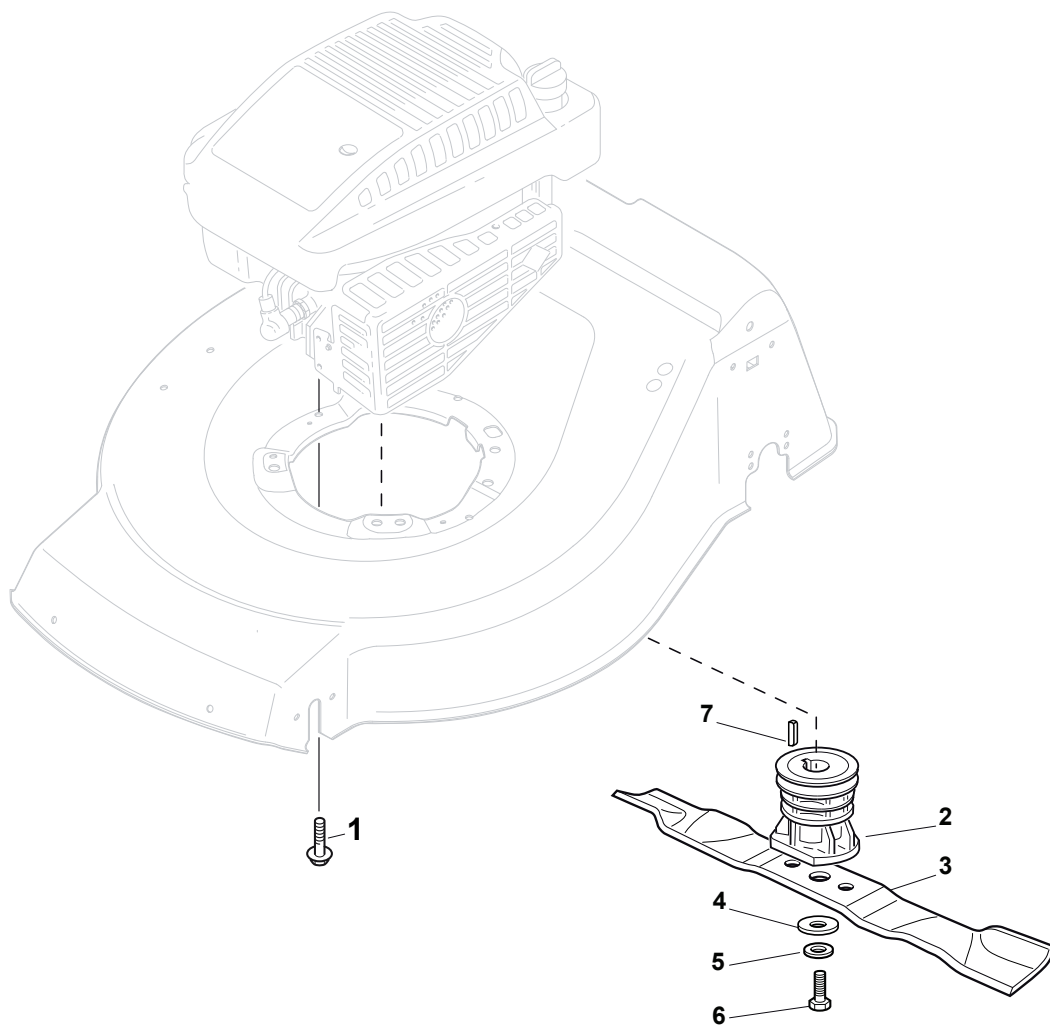

CARTER STANDARD (No Mulching)

CARTER MULCHING (No Mulching)

KIT MULCHING

Fig.	Quantity	Part No	Description	Notes
1	1	322291150/0	Rubber Insert	
2	1	122060193/0	Belt Protection	
3	1	112728530/0	Screw	
4	3	112728530/0	Screw	
5	1	322060197/3	Belt Protection	Not for BBC models
6	1	122140222/0	Mulching Deflector	
7	1	322500103/0	Front Combi	
8	2	112523000/1	Washer	
9	2	112728124/0	Screw	