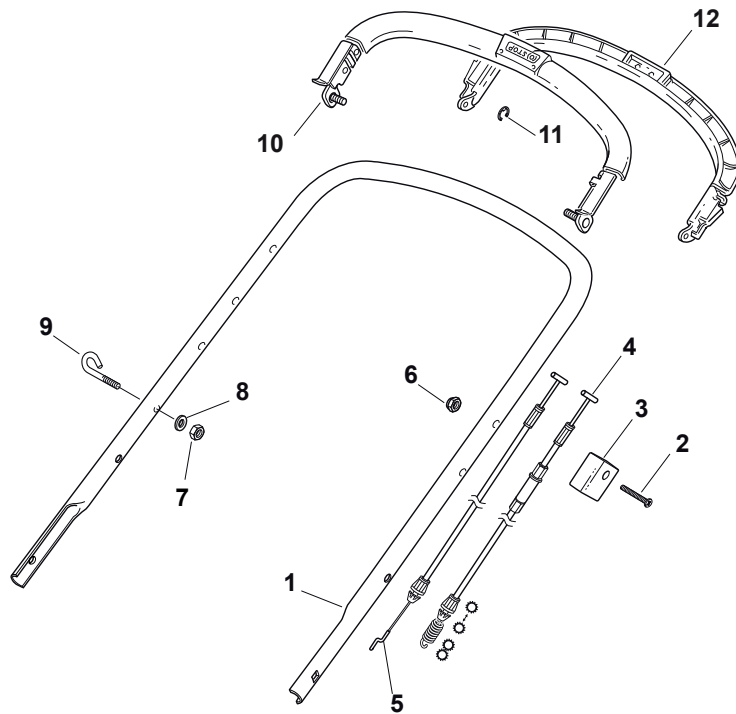

Fig.	Quantity	Part No	Description	Notes
1	1	322108295/1	Side Ejection Conveyor	
2	1	322600313/0	Ejection Guard	
3	2	112727803/0	Screw	
4	1	322806639/0	Fulcrum Pin	
5	2	112154510/0	Nut	
6	2	118203853/0	Screw	
7	1	122450456/0	Spring	
8	1	122517869/1	Pin	
9	2	112604896/0	Crown Fastener	

Fig.	Quantity	Part No	Description	Notes
1	1	381006719/0	Handle Lower Part	Black
1	1	381006720/0	Handle Lower Part	Grey
1	1	381007539/0	Handle, Lower Part Yellow	Yellow
2	1	381005149/0	Right Bracket	Black
2	1	381005185/0	Right Bracket	Stiga Grey
3	1	381005151/0	Left Bracket	Black
3	1	381005187/0	Left Bracket	Stiga Grey
4	4	381003253/0	Handle	
5	4	322680016/0	Washer	
6	4	122131750/0	Nut	
7	4	322399835/0	Knob	
10	2	112760605/0	Screw	
11	2	125038002/1	Bushing	
12	2	112155000/0	Nut	
13	1	322192156/0	Clip	
14	2	381103350/0	Handle	

Fig.	Quantity	Part No	Description	Notes
4	1	381030055/0	Cable Rear Drive	
1	1	381006803/0	Handle, Upper Part	Black
1	1	381006805/0	Upper Handle Grey	Grey
2	1	112727787/0	Screw	
3	1	322551640/0	Plate	
5	1	181030056/0	Cable, Thread Engine Brake	Honda / B&S / GGP Engine
5	1	181030057/0	Cable, Thread Engine Brake	SV40 / RV 40 / V35 Engine
6	1	112154510/0	Nut	
7	1	112154510/0	Nut	
8	1	112521330/0	Washer	
9	1	122430313/0	Guide Spring	
10	1	381003330/0	Lever, Engine Brake	
11	1	381003297/1	Driving Lever	
12	1	112000930/0	Benzing Ring	